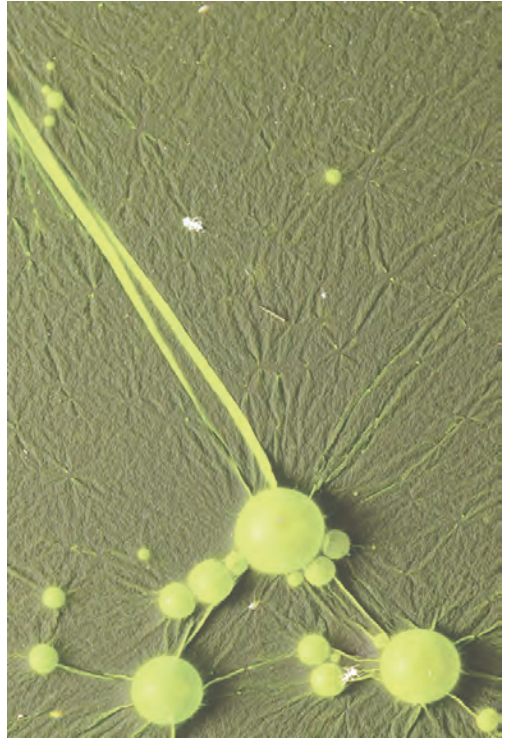

Planck

a spot
of blue-green algae
:an entire ecosystem
contained
in one infinitesimal speck:

a drop
of cyanobacteria
floating in the exact center
of a sea jelly
oort cloud,

trillions of medusas
that orbit it,

and every few hundred
years, one comes
very near
and drags its nettles
through the speck's
atmosphere
in poisonous displays of orange
and pink

before returning
to the cometary shell
that surrounds a blue dot

suspended in an infinite
black ocean

—Josh Pearce